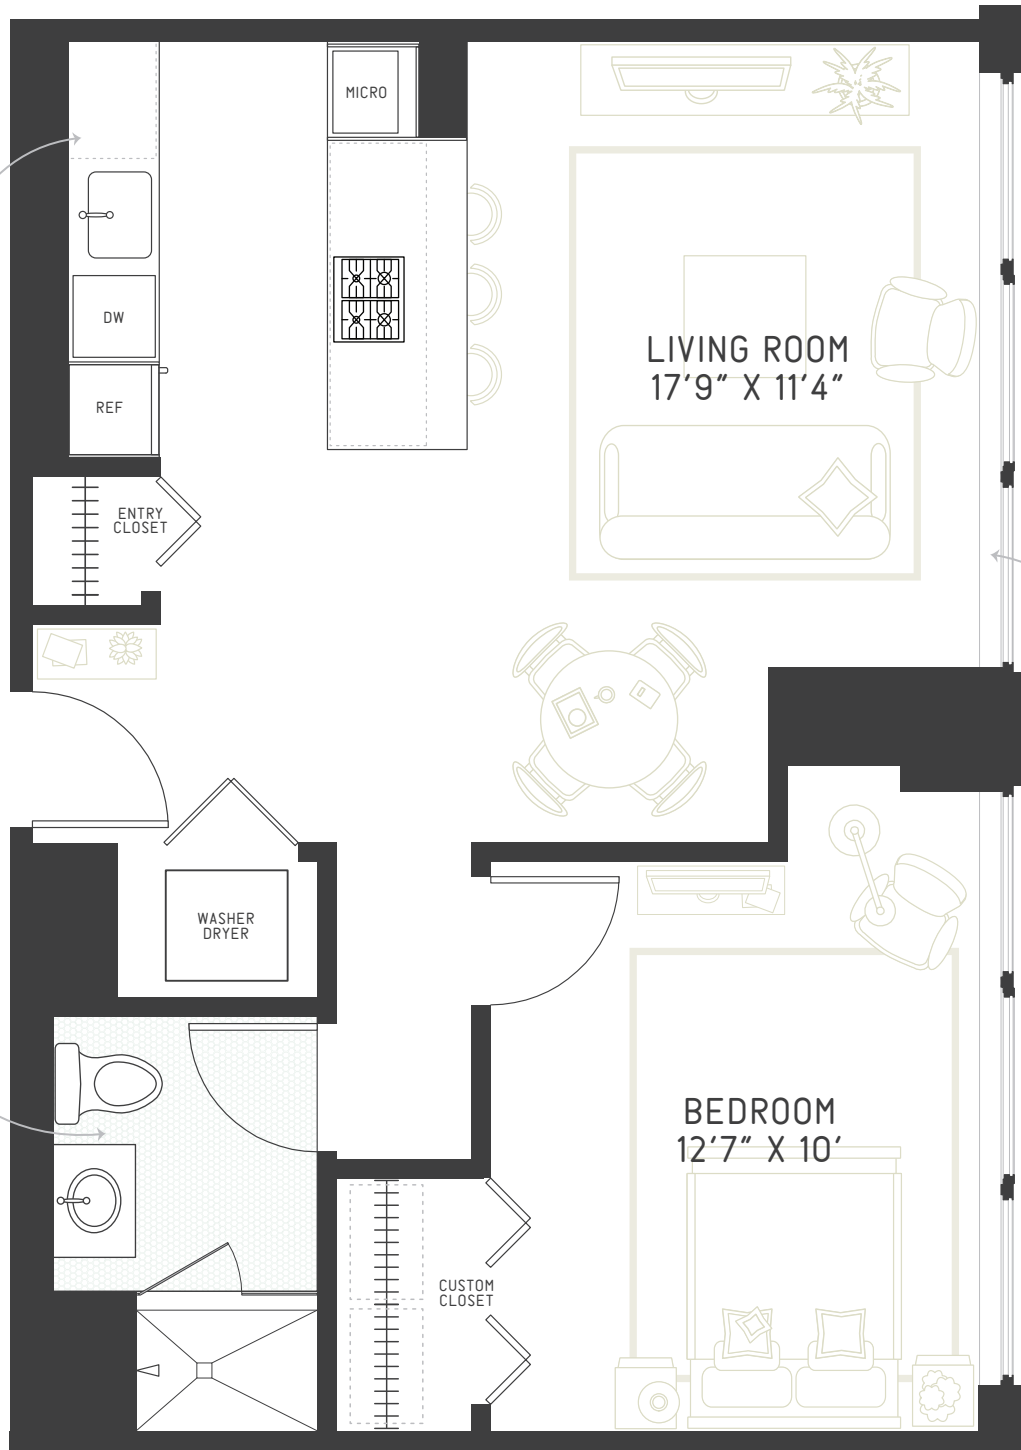

LAND  
MARK  
WEST  
LOOP

subway tile  
backsplash

Mecho roller shades

ceramic charcoal grey  
hexagon floor tile

# No.0

1 BEDROOM / 1 BATHROOM

LandmarkWestLoop.com | 312.775.1035

All dimensions are approximate. Furniture layout is for illustrative purposes only.